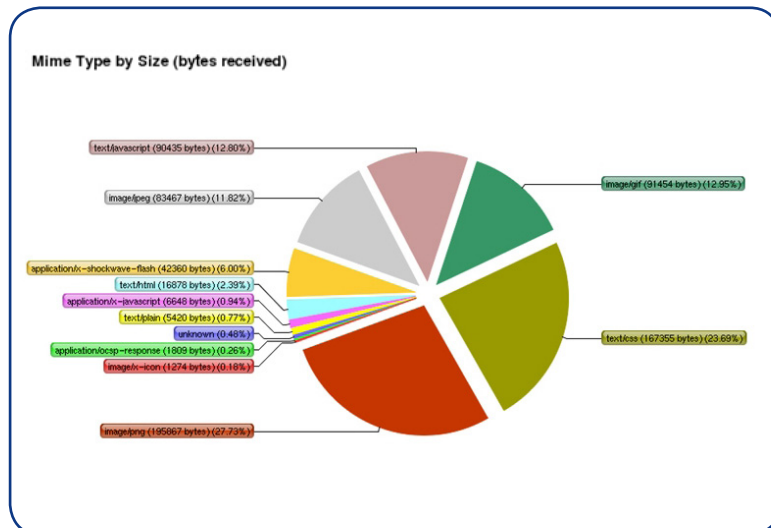

About us

Site Confidence is the UK's leading web site performance monitoring company. We provide independent web performance monitoring and load testing services to over 400 blue chip clients, protecting billions of pounds of online revenues and monitoring 5 million web pages every week.

Our tailored performance monitoring and load testing services present you with fast, useful, cost-effective information about your web sites, emulating your customers' experience. This real-time information allows you to detect performance problems and respond quickly to prevent future slowdowns or outages.

Site Confidence is an NCC Group company. NCC Group is a leading global provider of independent escrow, IT assurance and information security services.

Best Practice Performance Management

Combine with Performance Monitoring & Load Testing to get a 360 degree view of your website performance

More information:

For more information on Site Confidence services please contact us:

+44 (0)1372 383 800
info@siteconfidence.com
www.siteconfidence.com

Site Confidence
King's Court, Kingston Road,
Leatherhead KT22 7SL