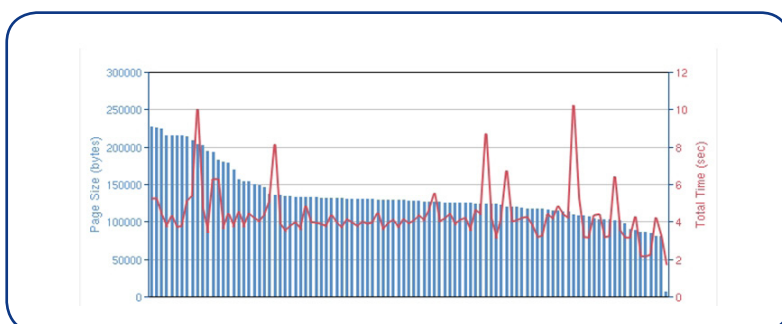

**Call
01372 383 800
now for a free
consultation
to see how we
can help you**