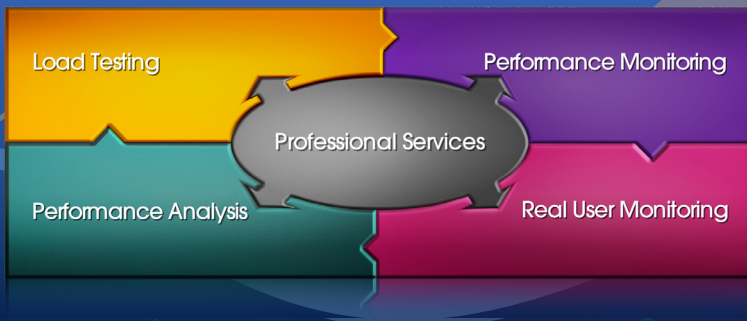

Key Customer Benefits

- Identify performance issues before they impact your customers.
- Free up your testers from hours of tedious manual performance testing.
- SaaS means you don't have to worry about the testing infrastructure.
- Use the site crawl to get 'the big picture' then drill down into problem areas.
- Get advice on what to fix.
  - Get advice on performance improvements that can be made such as speeding up your site, or reducing bandwidth with compression and caching – showing you where to make those changes.
- Compare page objects in each browser.
  - Compare the object breakdown across the browsers easily – giving the visibility of which objects are downloaded by which browsers.